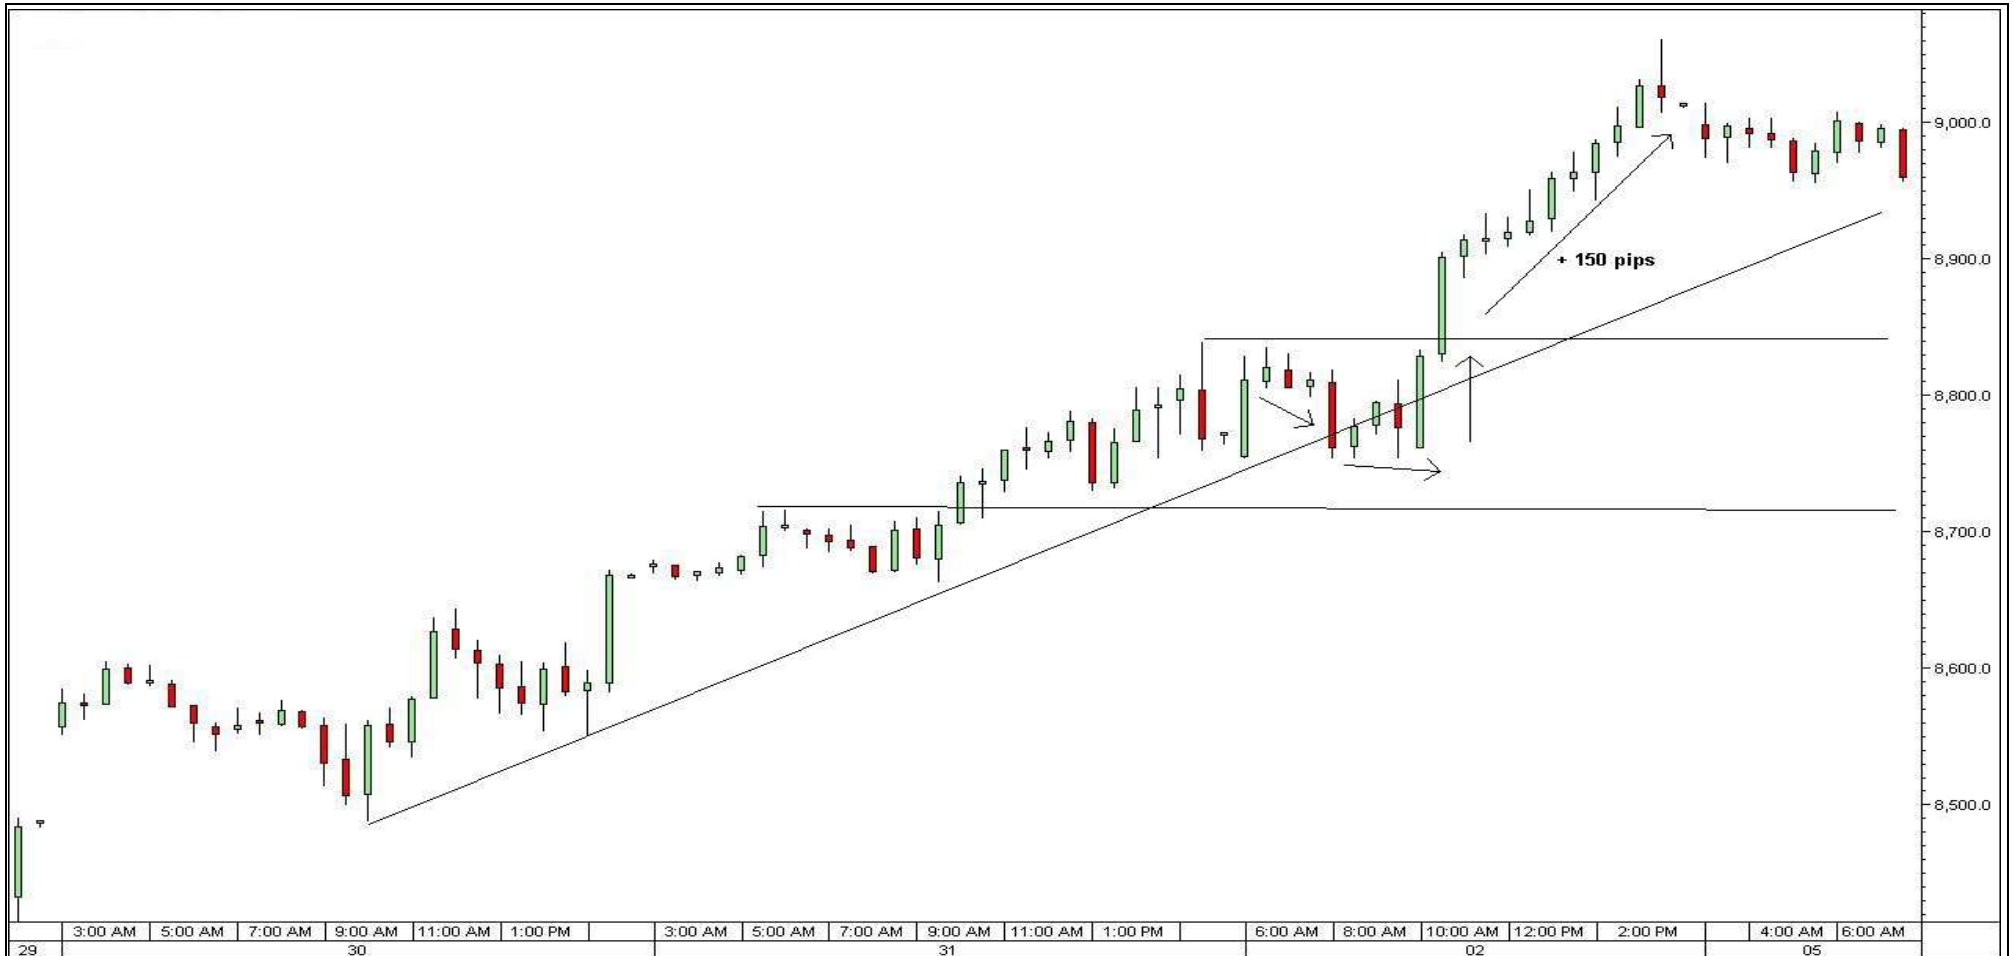

Dow – 30 minutes

| | |
|----------------------------|---|
| Today's Description | Long from 8.850 until 8.950 – 9.000. 150 pips profit. |
|----------------------------|---|